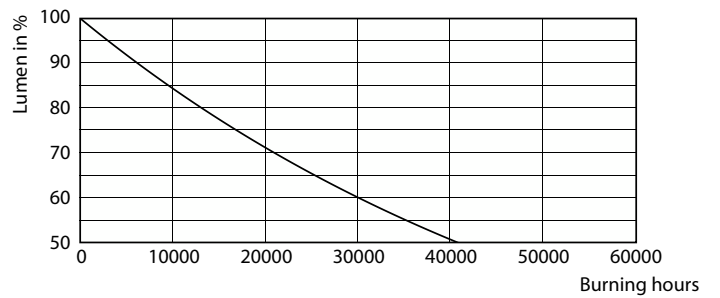

Lumen Maintenance Diagram - Ecofit LEDtube 1500mm 19.5W 865 T8