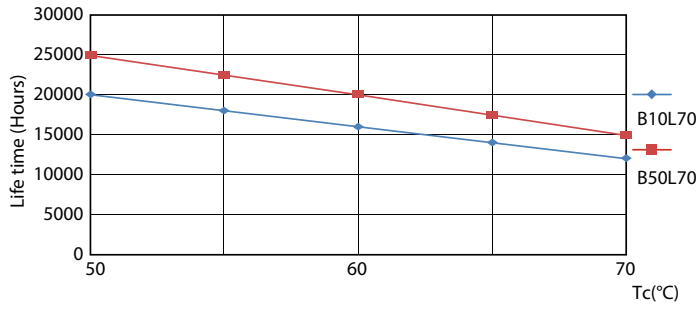

Life Expectancy Diagram

Lumen Maintenance Diagram - Ecofit LEDtube 1500mm 19.5W 865 T8

Lumen Maintenance Diagram - Ecofit LEDtube 1500mm 19.5W 865 T8

Ecofit Ledtubes T8

Lifetime

LEDtube ECO SLR 16W 20K LifetimeVsTc-LED