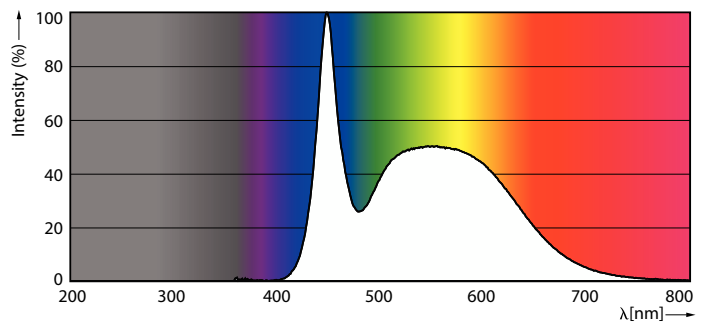

Spectral Power Distribution Colour - Ecofit LEDtube 1500mm 19.5W 865 T8