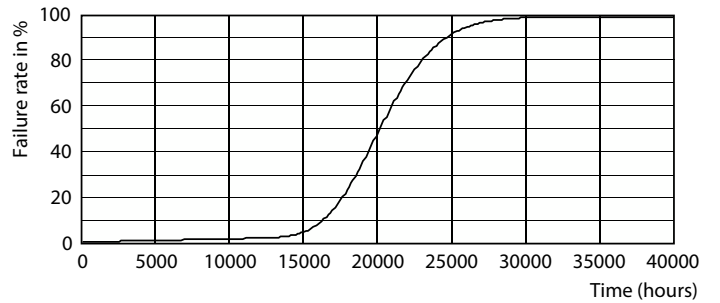

Spectral Power Distribution Colour - Ecofit LEDtube 1500mm 19.5W 865 T8

Ecofit Ledtubes T8

Photometric data

General uniform lighting - Ecofit LEDtube 1500mm 19.5W 865 T8

Lifetime

LEDtube ECO SLR 16W 20K FailureRate-LED