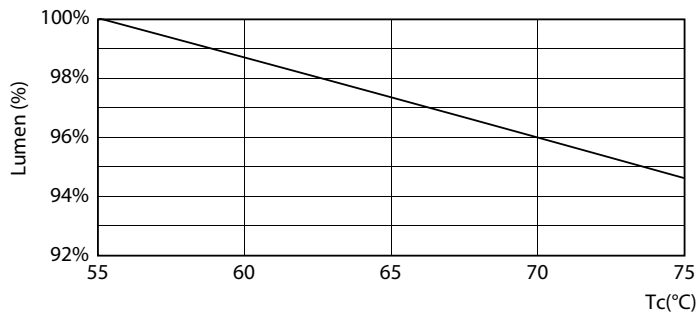

LEDtube ECO SLR 16W 20K FailureRate-LED

Lumen Maintenance Diagram - Ecofit LEDtube 1500mm 19.5W 865 T8