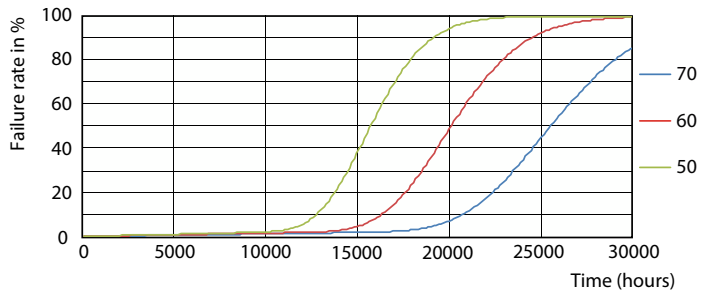

Spectral Power Distribution Colour - Ecofit LEDtube 1500mm 19.5W 865 T8

Ecofit Ledtubes T8

Photometric data

General uniform lighting - Ecofit LEDtube 1500mm 19.5W 865 T8

Lifetime

LEDtube ECO SLR 16W 20K FailureRate-LED