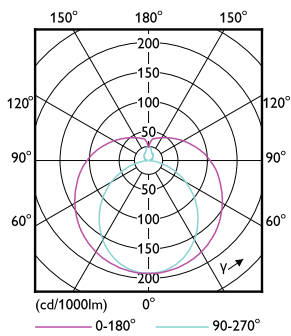

Product data

General Information	
Cap-Base	G13 [Medium Bi-Pin Fluorescent]
Nominal lifetime	20,000 hour(s)
Switching Cycle	50,000
Lighting Technology	LED
Flux measurement reference	Sphere
Light Technical	
Color Code	865 [CCT of 6500K]
Beam Angle (Nom)	240 degree(s)
Luminous Flux	2,000 lm
Color Designation	Cool Daylight
Luminous Efficacy (rated) (Nom)	102.00 lm/W
Correlated Color Temperature (Nom)	6500 K
Color Consistency	<6
Color rendering index (CRI)	80
LLMF At End Of Nominal Lifetime (Nom)	70 %
Flickering value (PstLM) - Flickering value as per EN 61000-3-3	0.1
Stroboscopic effect visibility measure (SVM)	0.3
Photobiological safety according to EN 62471	RG0

Ecofit Ledtubes T8

Product Length	1,500 mm
Bulb Shape	T8
Approval and Application	
Energy Efficiency Class	F
Energy Saving Product	Yes
Approval Marks	RoHS compliance CE marking KEMA Keur certificate
Energy Consumption kWh/1000 h	20 kWh
EPREL Registration Number	726133
EU RoHS compliant	Yes

Dimensional drawing

Product	D1	D2	A1	A2	A3
Ecofit LEDtube 1500mm 19.5W 865 T8	25.7 mm	28 mm	1,498.5 mm	1,505.9 mm	1,513 mm

Photometric data

Light Distribution Diagram - Ecofit LEDtube 1500mm 19.5W 865 T8